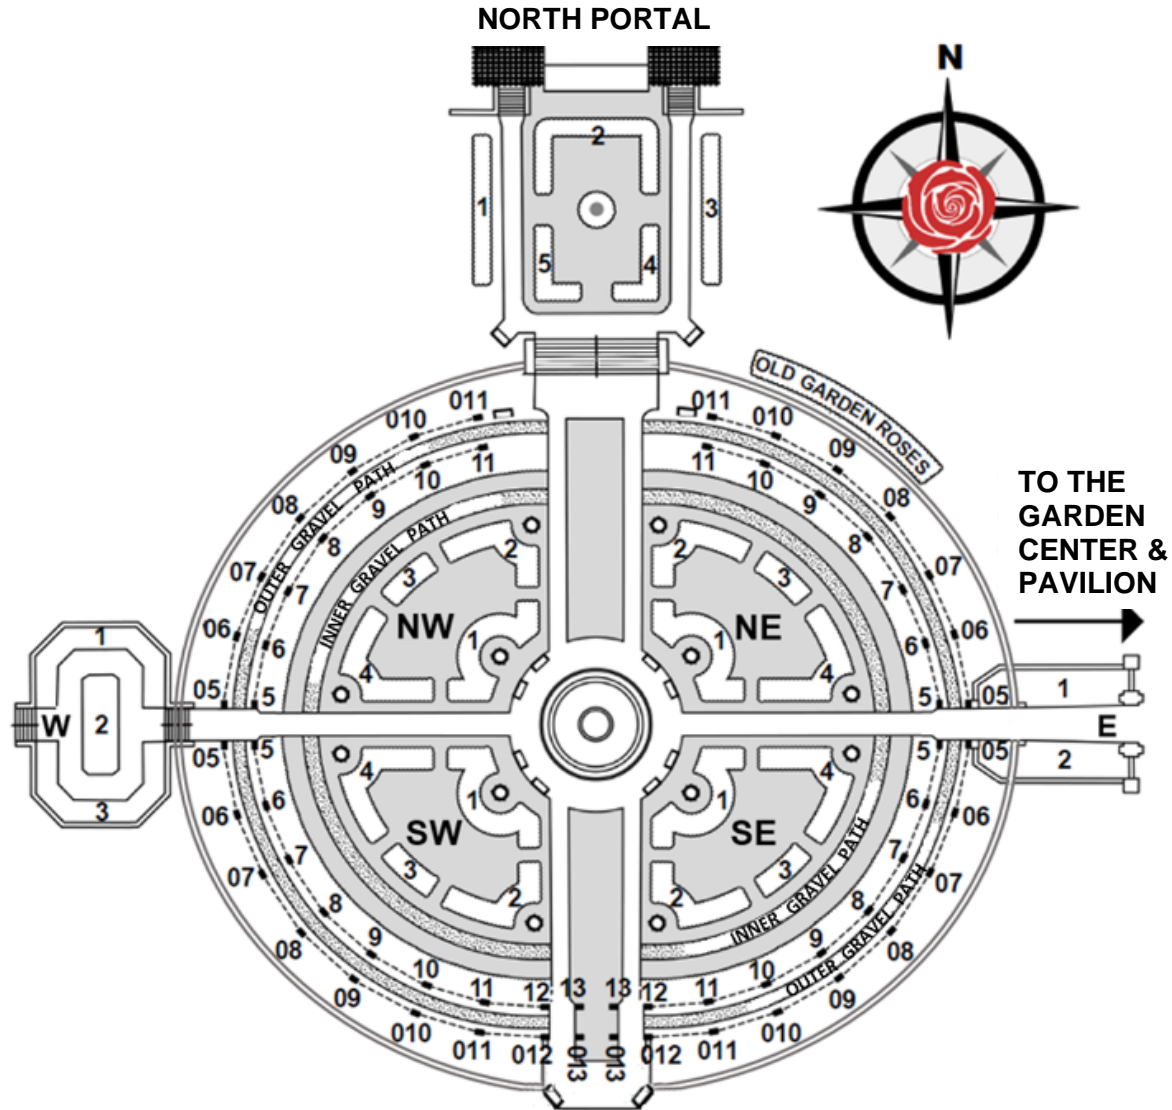

# 2021 Laura Conyers Smith Rose Garden Map and List

The rose listing that follows includes garden locations according to the map.  
Climbers are found on various pillars and chains throughout the garden – See Pg 8

- Learn More at [www.kcrsroselibrary.com](http://www.kcrsroselibrary.com)

Variety	Class	Color	Quadrant	Bed No.	Pillar or Chain	Gravel Path	ARS rating
About Face	Grandiflora	orange blend	E	1,2			7.7
Abraham Darby	Shrub-Austin	apricot blend	see climbers		Pillar	Inner	8.0
Alba Meidiland	Shrub	white	NE	05		Outer	8.4
All Ablaze	Large-Flowered Climber	medium red	see climbers		Pillar	Inner	7.4
Aloha	Large-Flowered Climber	orange blend	see climbers		Pillar	Inner	7.5
Altissimo	Large-Flowered Climber	medium red	see climbers		Chain	Inner	8.4
America	Large-Flowered Climber	orange pink	see climbers		Pillar	Inner	8.2
American Pillar	Hybrid Wichurana	pink blend	see climbers		Chain	Inner	7.9
Antike 89	Large-Flowered Climber	white	see climbers		Pillar	Inner	7.6
Baronne Prévost	Hybrid Perpetual	medium pink	OGR				8.5
Belinda	Hybrid Musk	medium pink	see climbers		Chain	Inner	8.6
Belinda's Dream	Shrub	medium pink	SE	8		Inner	8.4
Beverly	Hybrid Tea	pink blend	SW	11		Inner	7.8
Blanc Double de Coubert	Hybrid Rugosa	white	OGR				8.1
Blaze	Large-Flowered Climber	medium red	See climbers				7.2
Blossomtime	Large-Flowered Climber	medium pink	see climbers		Chain	Inner	7.8
Buff Beauty	Hybrid Musk	apricot blend	see climbers		Chain	Outer	8.4
Carding Mill	Shrub-Austin	apricot blend	W	1			8.1
Carefree Beauty	Shrub	medium pink	NE, NW	011		Outer	8.7
Carefree Celebration	Shrub	orange pink	SW	6			8.2
Carefree Spirit	Shrub	red blend	SE	05		Outer	8.0